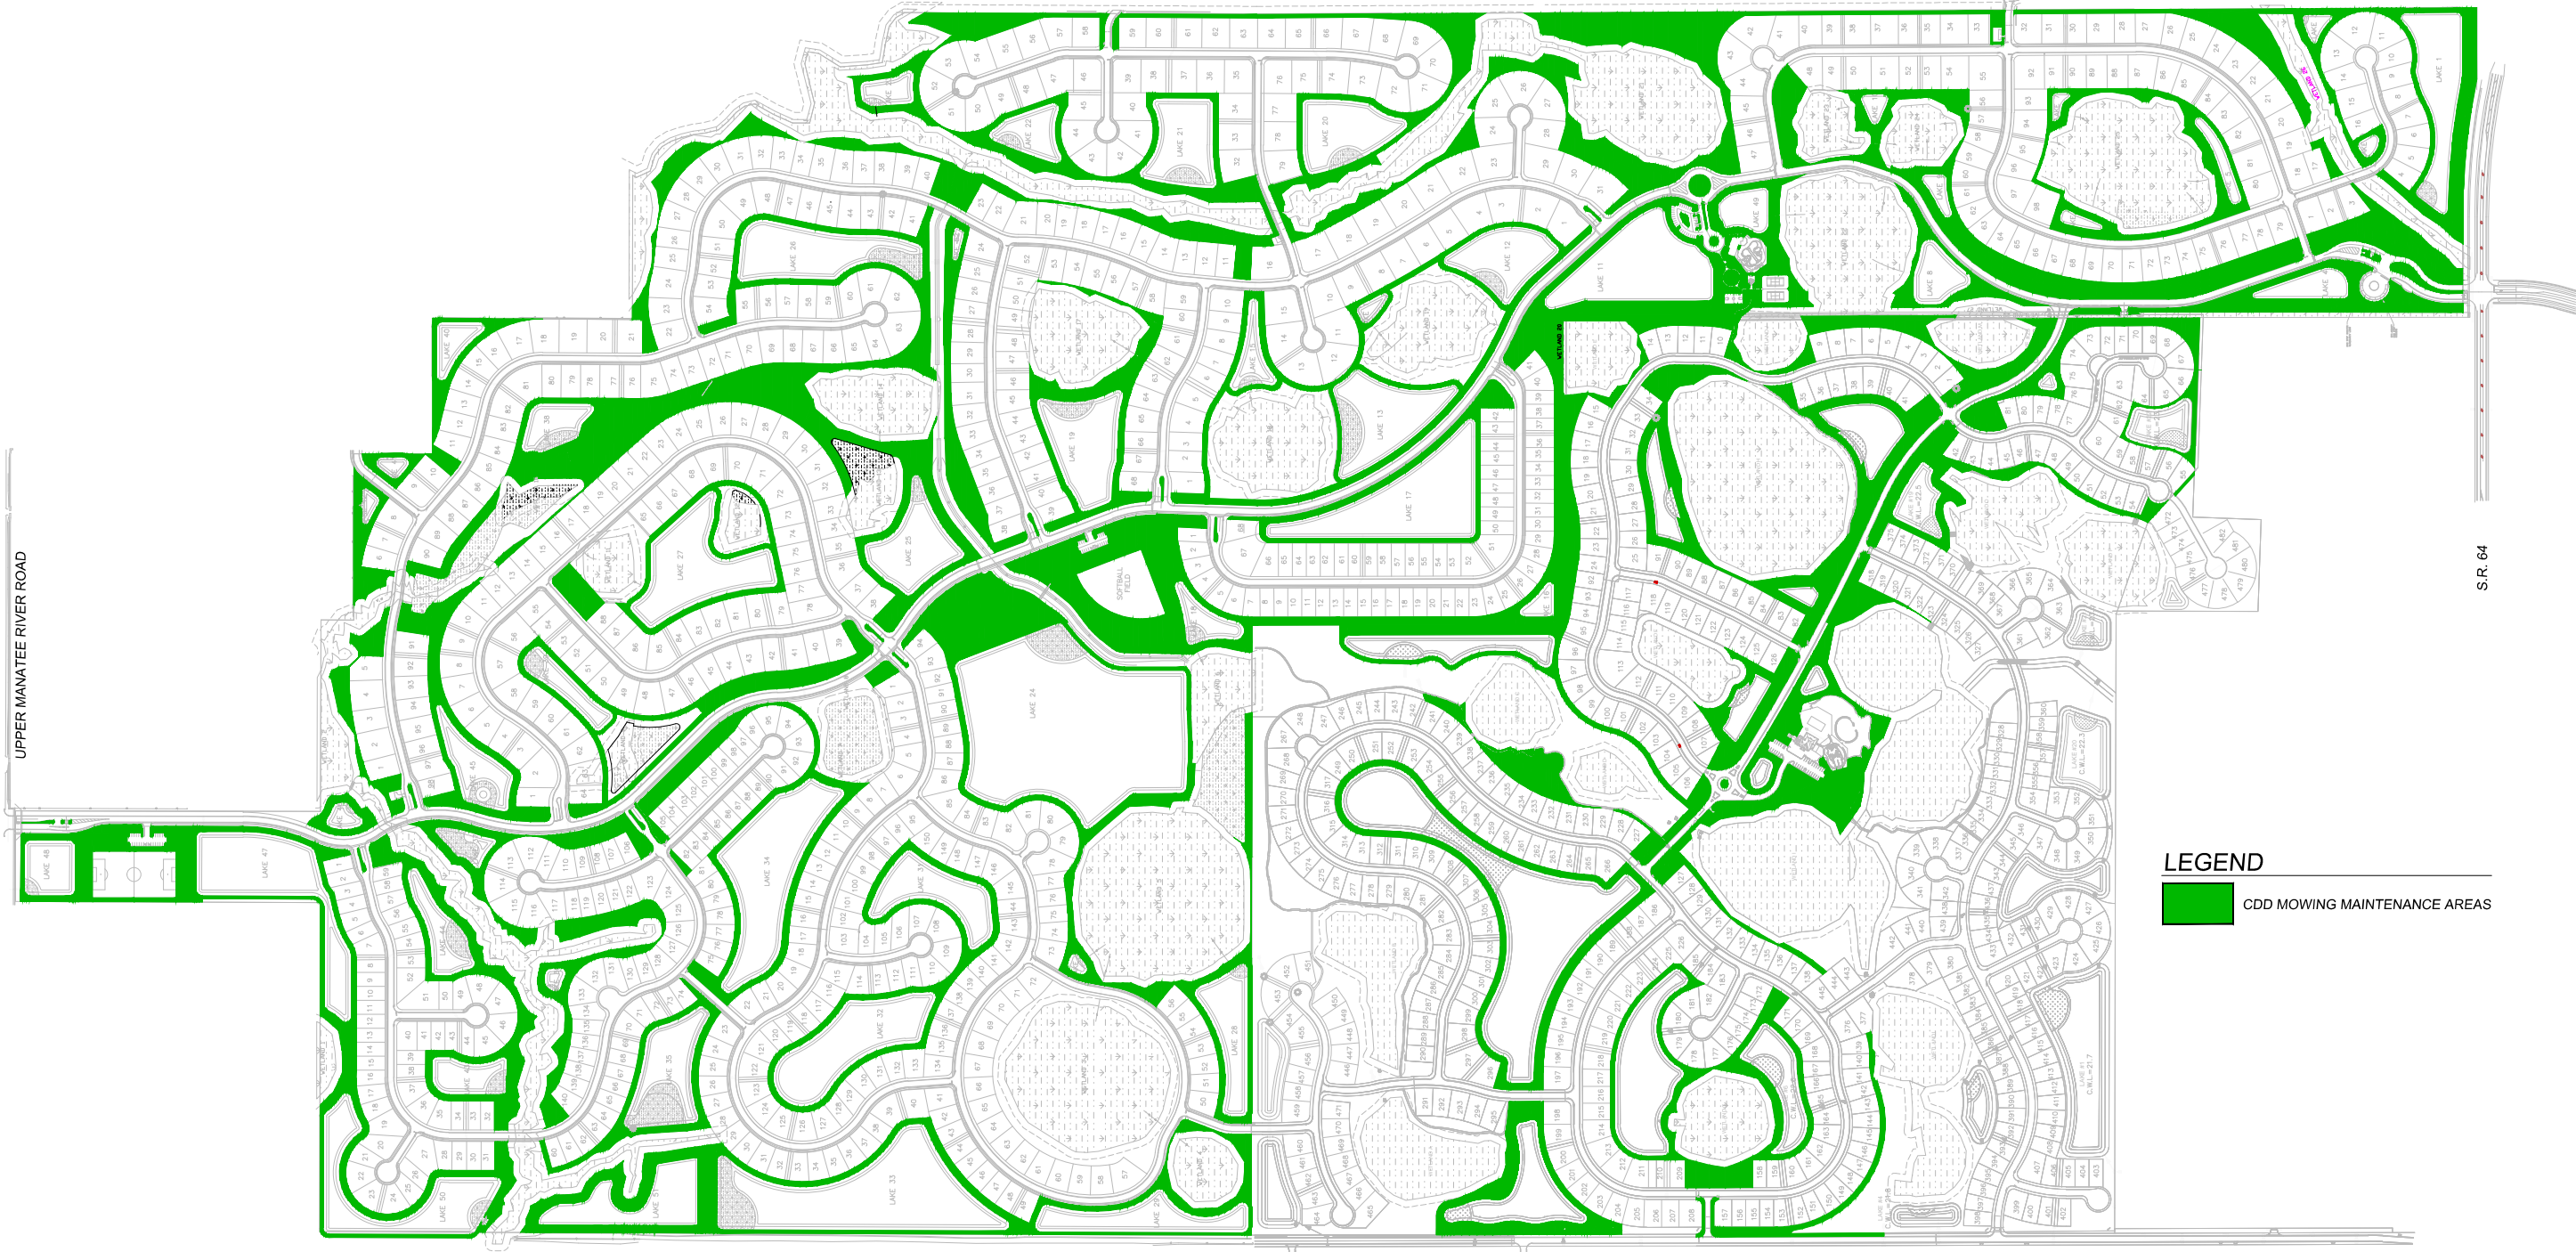

UPPER MANATEE RIVER ROAD

S.R. 64

LEGEND

CDD MOWING MAINTENANCE AREAS

GREYHAWK CDD
MOWING MAINTENANCE MAP

SHEET NUMBER

Schappacher Engineering, LLC
3604 53rd AVENUE EAST, BRADENTON, FL 34203
PHONE: (941) 251-7613
WWW.SCHAPPACHERENG.COM

DESIGNED: RRS
DRAWN: SE
CHECKED: RRS
DATE: SEP. 2018
SCALE:

REV	DESCRIPTION	DATE	DWN BY	CKD BY

Signature: **RICHARD SCHAPPACHER, P.E.**
Professional Engineer # 51501
Date: _____